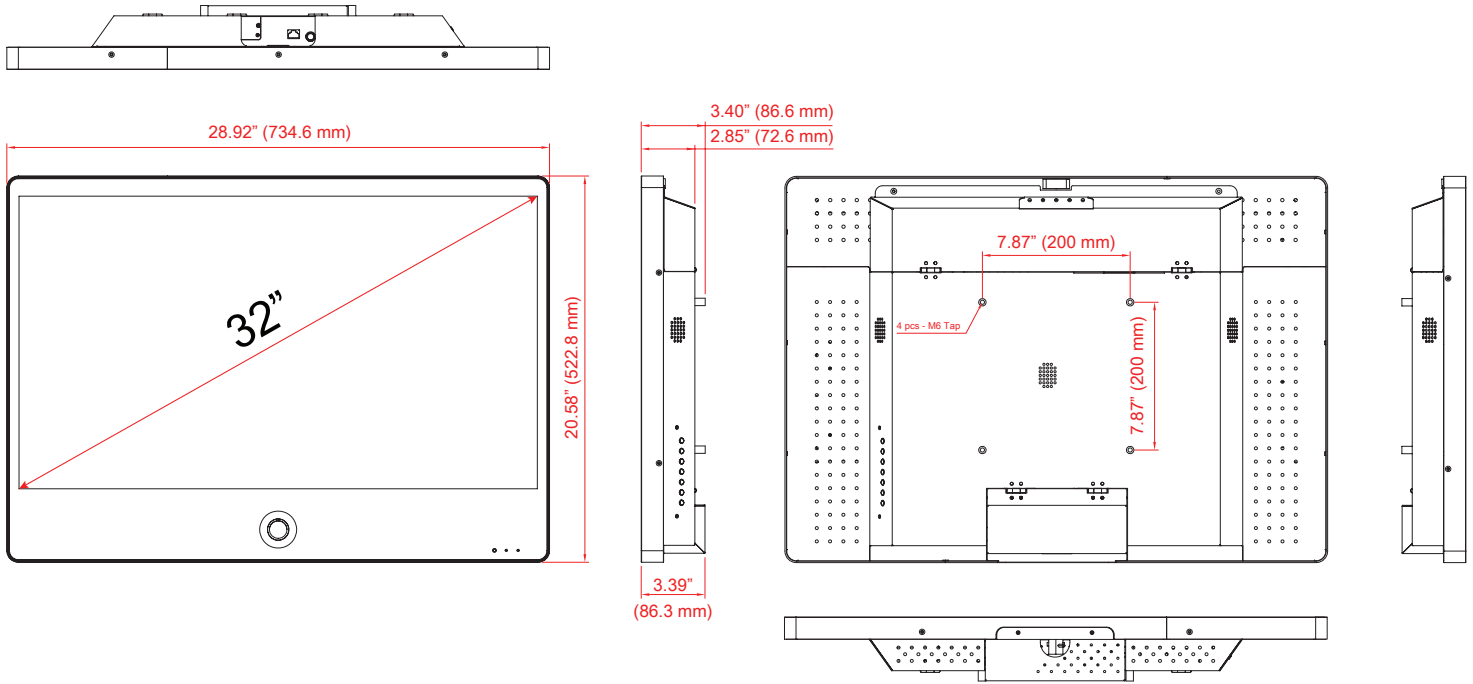

DIMENSIONS