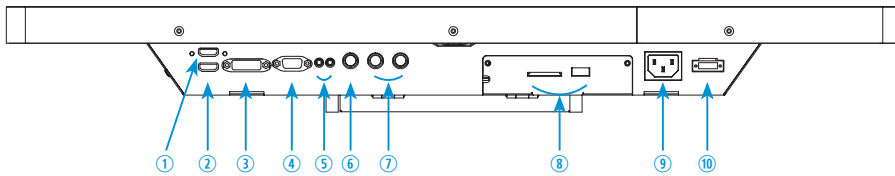

INTERFACE

1. HDMI2 IN
2. HDMI1 IN
3. DVI IN
4. VGA IN
5. PC STEREO IN/AUDIO OUT
6. CAMERA OUT
7. AV(composite)2 IN/OUT
8. MEDIA CARD(USB, SD) - Optional
9. AC 110~240 V IN
10. DC 24V IN

Contact ViewZ

- Address : 177 W. Orangethorpe Ave., Placentia, CA 92870
- Phone : (714) 996-1177, Fax : (714) 996-1138
- Sales : sales@viewzusa.com
- Specification subject to change without notice.