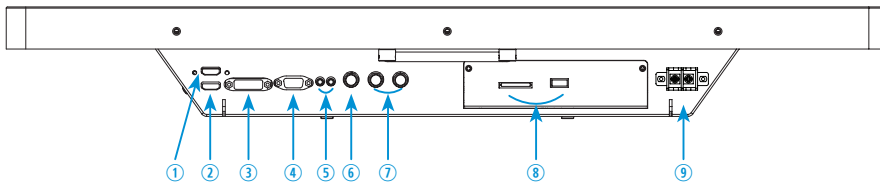

INTERFACE

1. HDMI2 IN
2. HDMI1 IN
3. VGA IN
4. DVI IN
5. PC STEREO IN/AUDIO OUT
6. CAMERA OUT
7. AV(composite)2 IN/OUT
8. MEDIA CARD(USB, SD) - Optional
9. AC 24V IN

Contact ViewZ

- Address : 177 W. Orangethorpe Ave., Placentia, CA 92870
- Phone : (714) 996-1177, Fax : (714) 996-1138
- Sales : sales@viewzusa.com
- Specification subject to change without notice.