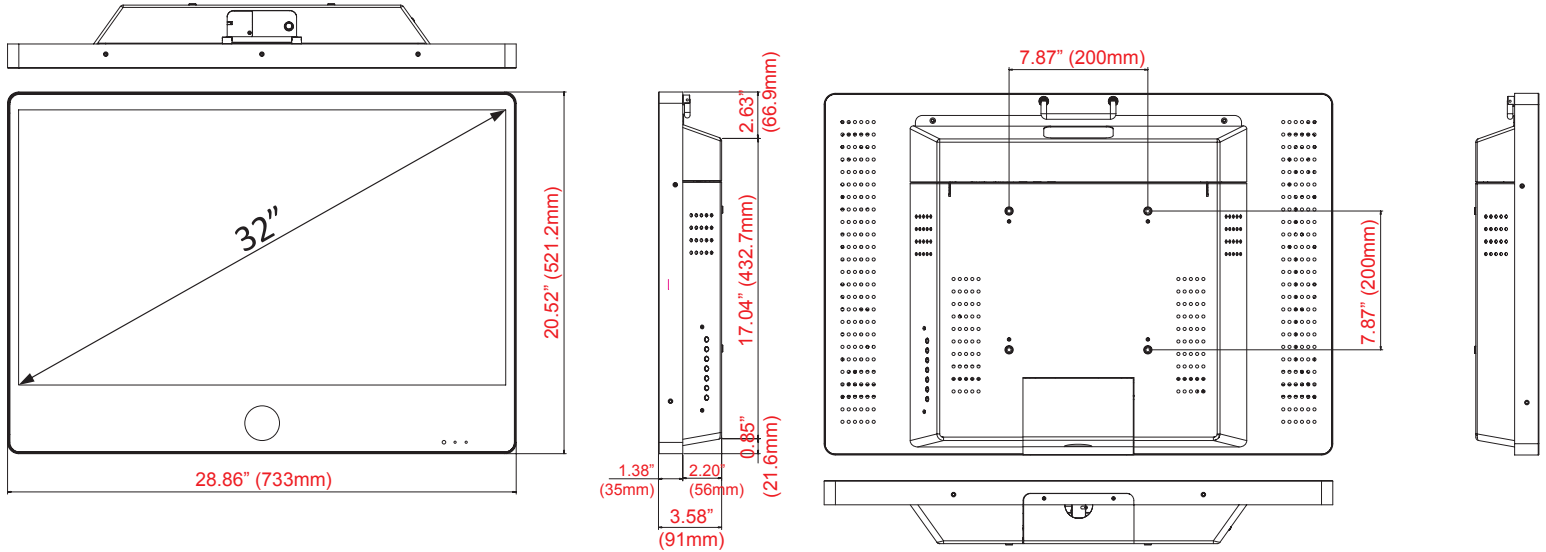

DIMENSIONS